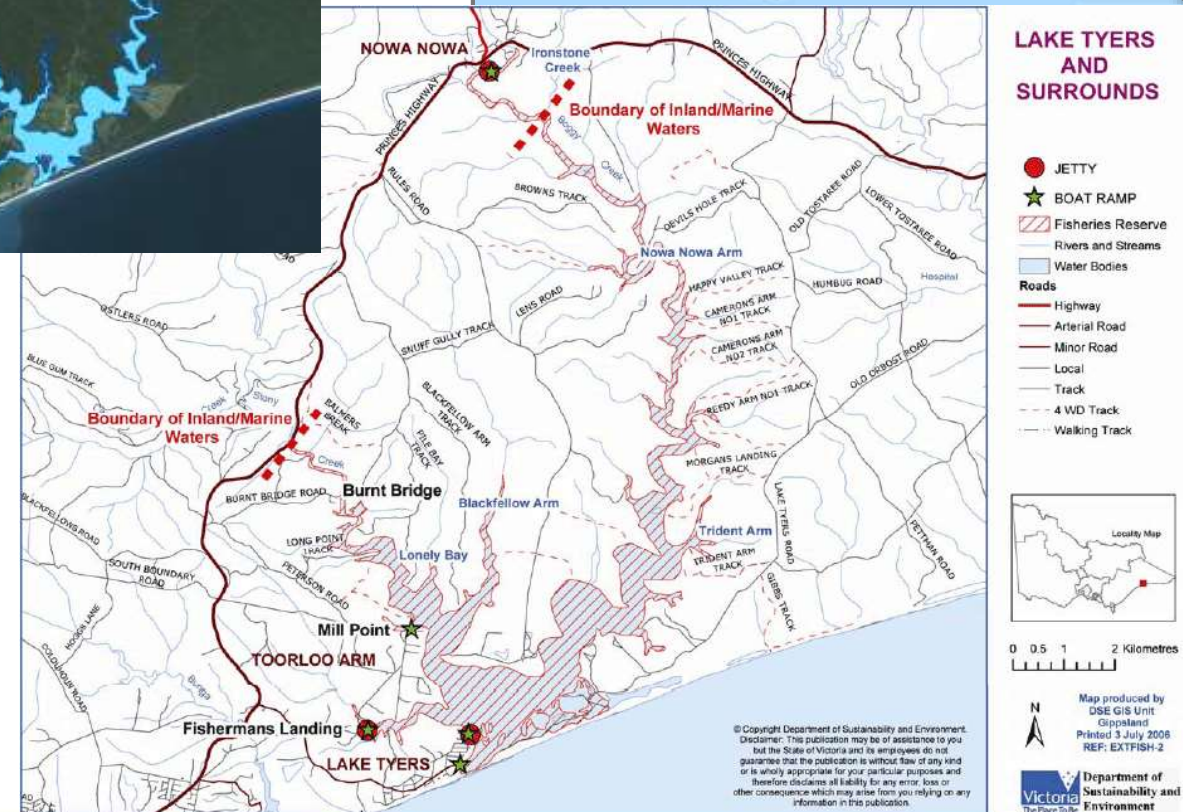

Living Bung Yarnda

Jess Reeves

School of Science, Psychology and Sport, Federation University

Lake Tyers Coast Action

Water – The Conduit

- Water is the most essential of elements, and one of the most limited in this country
- It is the great connector of social, cultural, economic and recreational values around the environment
- Waterway health is directly indicative of the whole catchment health

Features

- Gunaikurnai country
- Part of Gippsland Lakes Ramsar Site
- Long timber industry
- No commercial fishing for 15 years

The People

- Gunaikurnai people
- Lake Tyers Aboriginal Trust
- Lake Tyers Coast Action
- Arts Community - FLOAT
- Fishing Community
- So many more passionate individuals

View data

Find out what estuary health data, photos and observations are being collected on your local estuary.

What is an estuary?

Estuaries are semi-enclosed bodies of water where salt water from the sea mixes with freshwater flowing from the land.