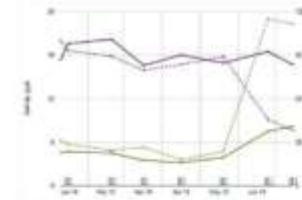

Monitoring Program

- Water quality
 - Invertebrates
 - Birds
 - Vegetation
 - Fish
 - Deer
-
- Photo points
 - Artworks
 - Stories
-
- Database

About EstuaryWatch

EstuaryWatch is a citizen science program for monitoring estuary health.